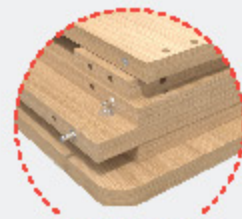

PVC EDGEBAND

18MM BOARD

DTV105_UTS

DTV105_WES

EASY TO ASSEMBLE

FLATPACKED

PVC EDGEBAND

18MM BOARD