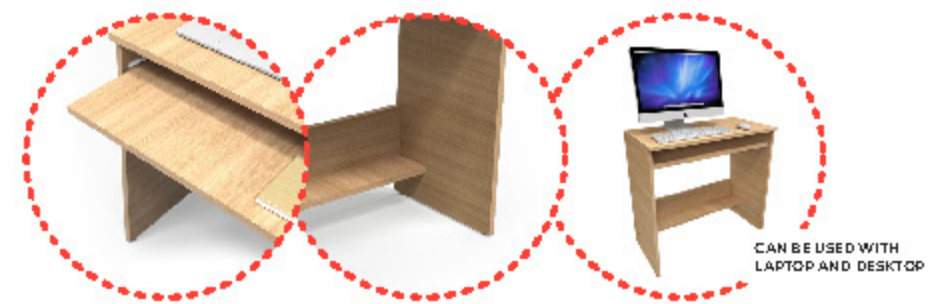

FLATPACKED

PVC EDGEBAND

18MM BOARD

DOT203_UTS

DOT203_WES

CAN BE USED WITH
LAPTOP AND DESKTOP

ERGONOMIC DESIGN

EASY TO ASSEMBLE