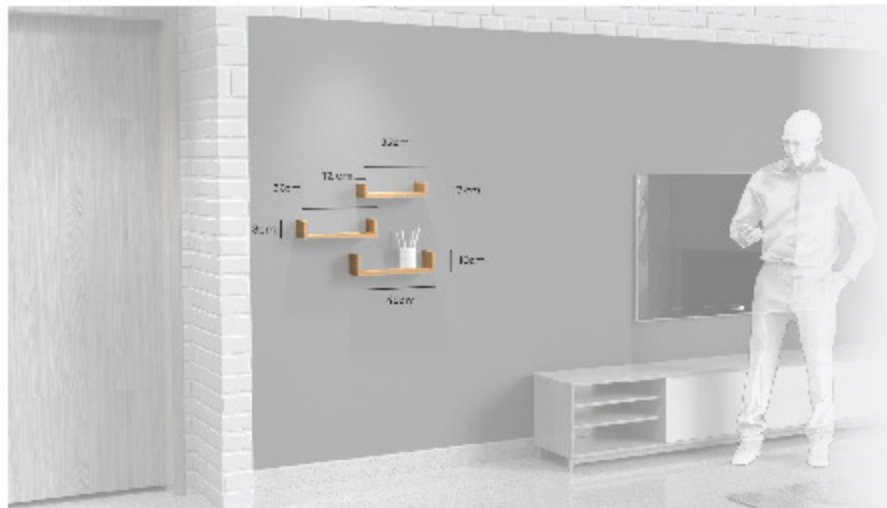

CAPSULE CAN BE USED IN HORIZONTAL ORIENTATION AS WELL

EASY TO ASSEMBLE

FLATPACKED

PVC EDGEBAND

18MM BOARD

DWS112_UTS

DWS112_WES

HANG IT IN THESE WAYS