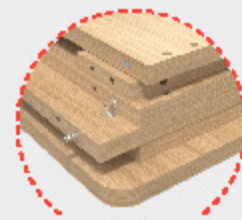

FLATPACKED

PVC EDGEBAND

18MM BOARD

EASY TO PULL OUT

decostyle

DOT204_UTS

DOT204_WES

ERGONOMIC DESIGN

EASY TO ASSEMBLE

FLATPACKED

PVC EDGEBAND

18MM BOARD

EASY TO PULL OUT

DTR112_UTS_PWT

DTR112_WES_MSS

ROUNDED CORNERS