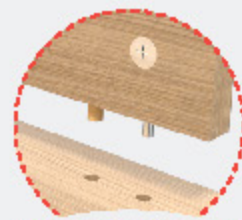

CAPSULE CAN BE USED IN HORIZONTAL ORIENTATION AS WELL

EASY TO ASSEMBLE

FLATPACKED

PVC EDGEBAND

18MM BOARD

DWS112_UTS

DWS112_WES

HANG IT IN THESE WAYS

EASY TO ASSEMBLE

FLATPACKED

PVC EDGEBAND

18MM BOARD

DWS106_UTS

DWS106_WES

HANG IT IN BOTH WAYS

EASY TO ASSEMBLE