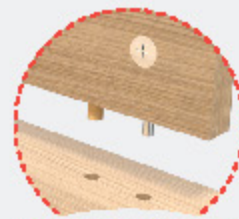

DTV101LUTS_PWT

DTV101WES_MSS

EASY TO ASSEMBLE

FLATPACKED

PVC EDGEBAND

18MM BOARD

DWS107_UTS

DWS107_WES

CAPSULE CAN BE USED IN HORIZONTAL ORIENTATION AS WELL

EASY TO ASSEMBLE

FLATPACKED

PVC EDGEBAND

18MM BOARD

DWS112_UTS

DWS112_WES

HANG IT IN THESE WAYS