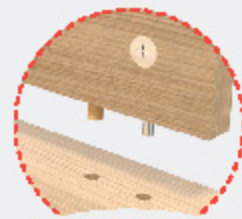

DTV103_WES

50in

43in

32in

EASY TO ASSEMBLE

FLATPACKED

PVC EDGEBAND

18MM BOARD