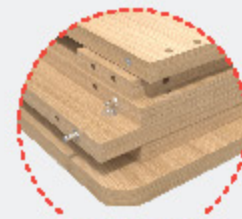

ible
MER

DTVI02_UTS

DTVI02_WES

50in

43in

32in

EASY TO ASSEMBLE

FLATPACKED

PVC EDGEBAND

18MM BOARD

DTV105_UTS

DTV105_WES

EASY TO ASSEMBLE

FLATPACKED

PVC EDGEBAND

18MM BOARD