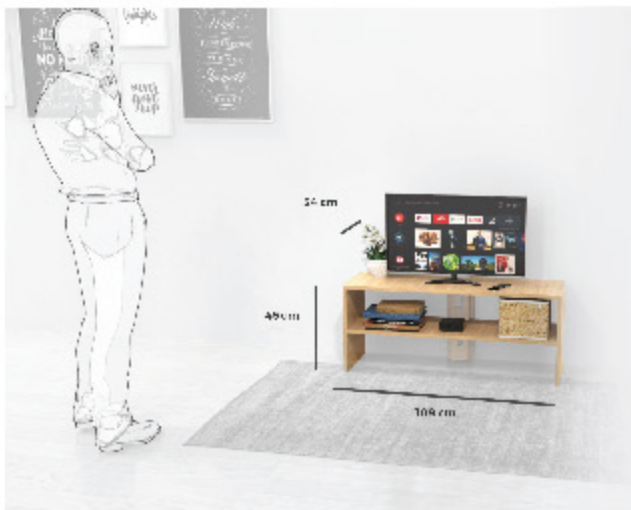

PVC EDGEBAND

18MM BOARD

DTV105_UTS

DTV105_WES

EASY TO ASSEMBLE

FLATPACKED

PVC EDGEBAND

18MM BOARD