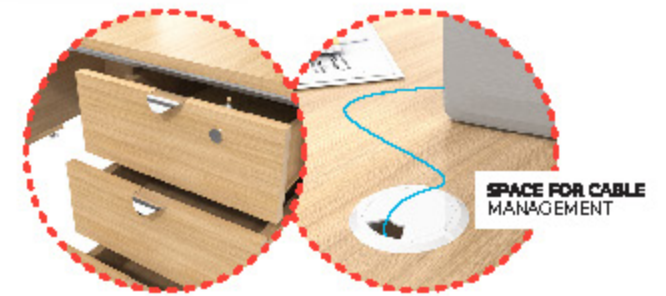

EASY TO ASSEMBLE

FLATPACKED

PVC EDGEBAND

18MM BOARD

EASY TO PULL OUT

decostyle

DOT102_120x60_UTS

DOT102_120x60_WES