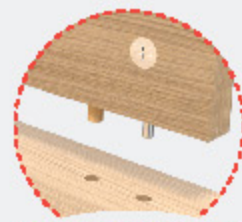

EASY TO ASSEMBLE

FLATPACKED

PVC EDGEBAND

18MM BOARD

decostyle

DCT104_UTS

DCT104_WES

COLLAPSIBLE TO SAVE SPACE!