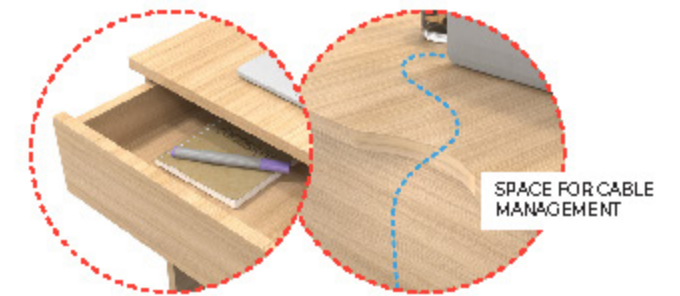

EASY TO ASSEMBLE

FLATPACKED

PVC EDGEBAND

18MM BOARD

EASY TO PULL OUT

DTR112_UTS_PWT

DTR112_WES_MSS

ROUNDED CORNERS