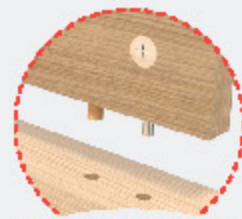

EASY TO ASSEMBLE