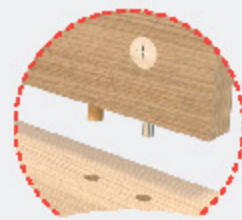

FLATPACKED

PVC EDGEBAND

18MM BOARD

decostyle

DWS108_UTS

DWS108_WES

USE IT IN BOTH WAYS

EASY TO ASSEMBLE