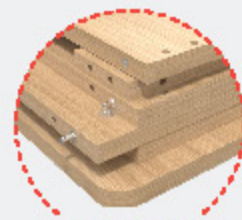

FLATPACKED

PVC EDGEBAND

18MM BOARD

decostyle

DWS108_UTS

DWS108_WES

USE IT IN BOTH WAYS

EASY TO ASSEMBLE