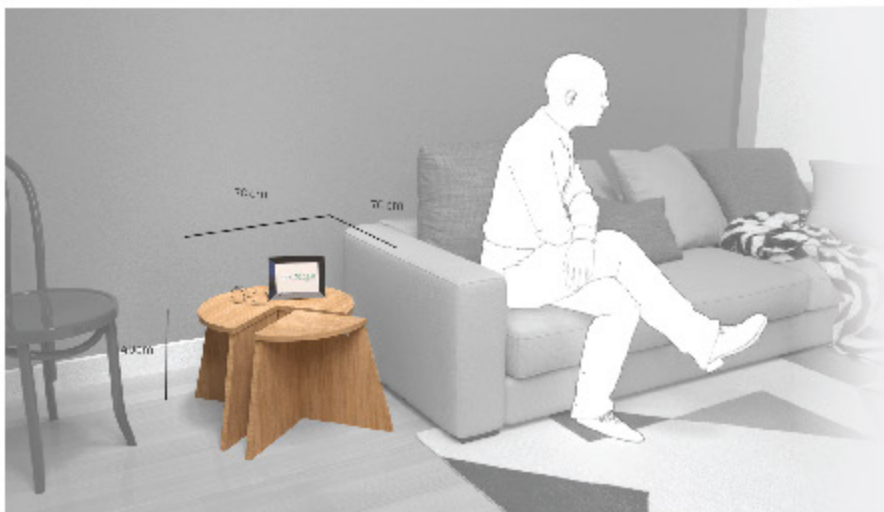

EASY TO ASSEMBLE

FLATPACKED

PVC EDGEBAND

18MM BOARD

decostyle

DCT104_UTS

DCT104_WES

COLLAPSIBLE TO SAVE SPACE!