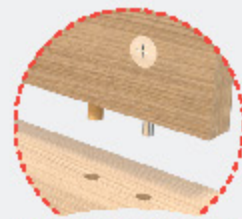

EASY TO ASSEMBLE